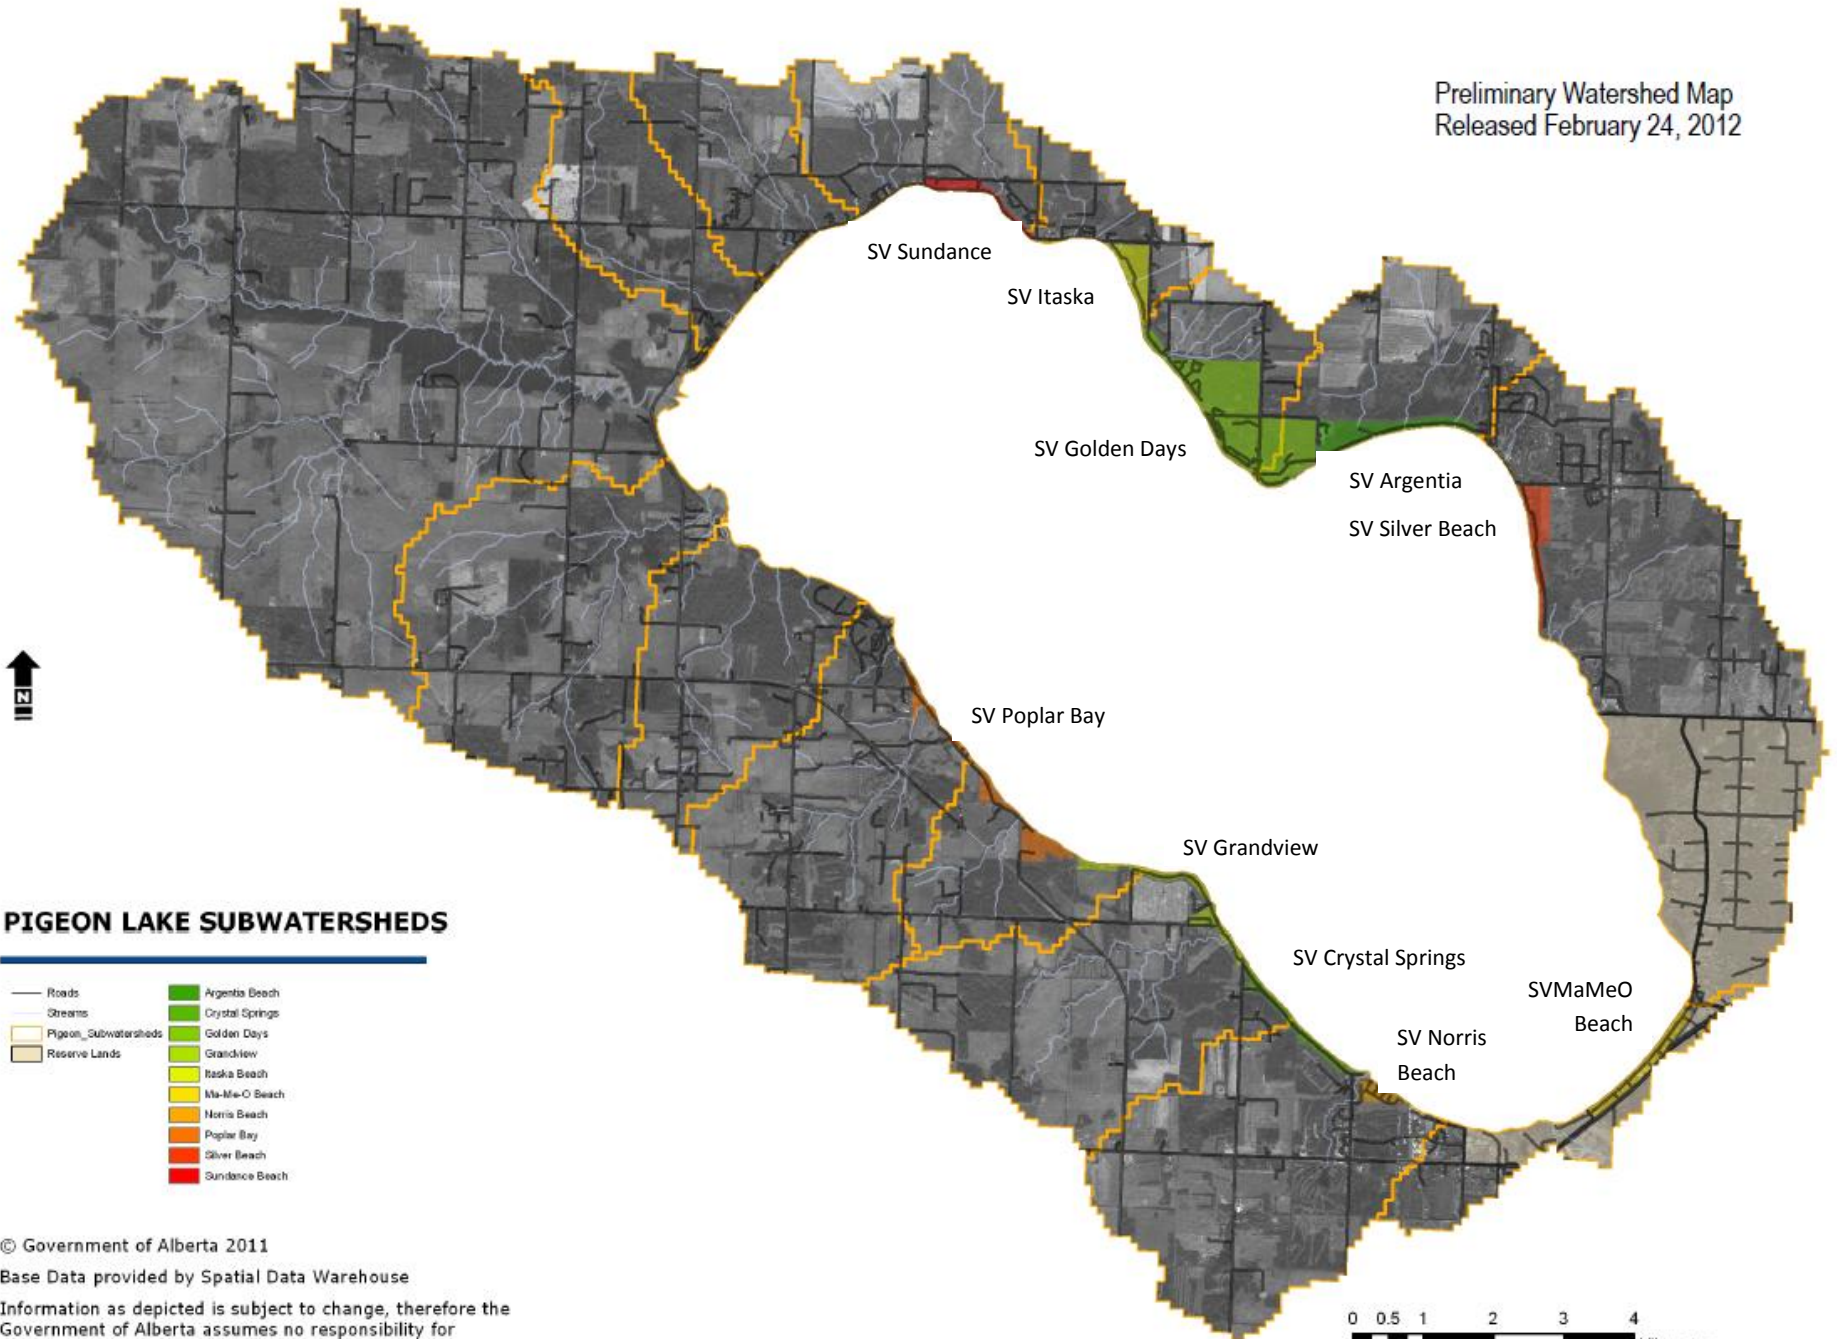

Preliminary Watershed Map
Released February 24, 2012

© Government of Alberta 2011

Base Data provided by Spatial Data Warehouse

Information as depicted is subject to change, therefore the Government of Alberta assumes no responsibility for discrepancies at time of use.