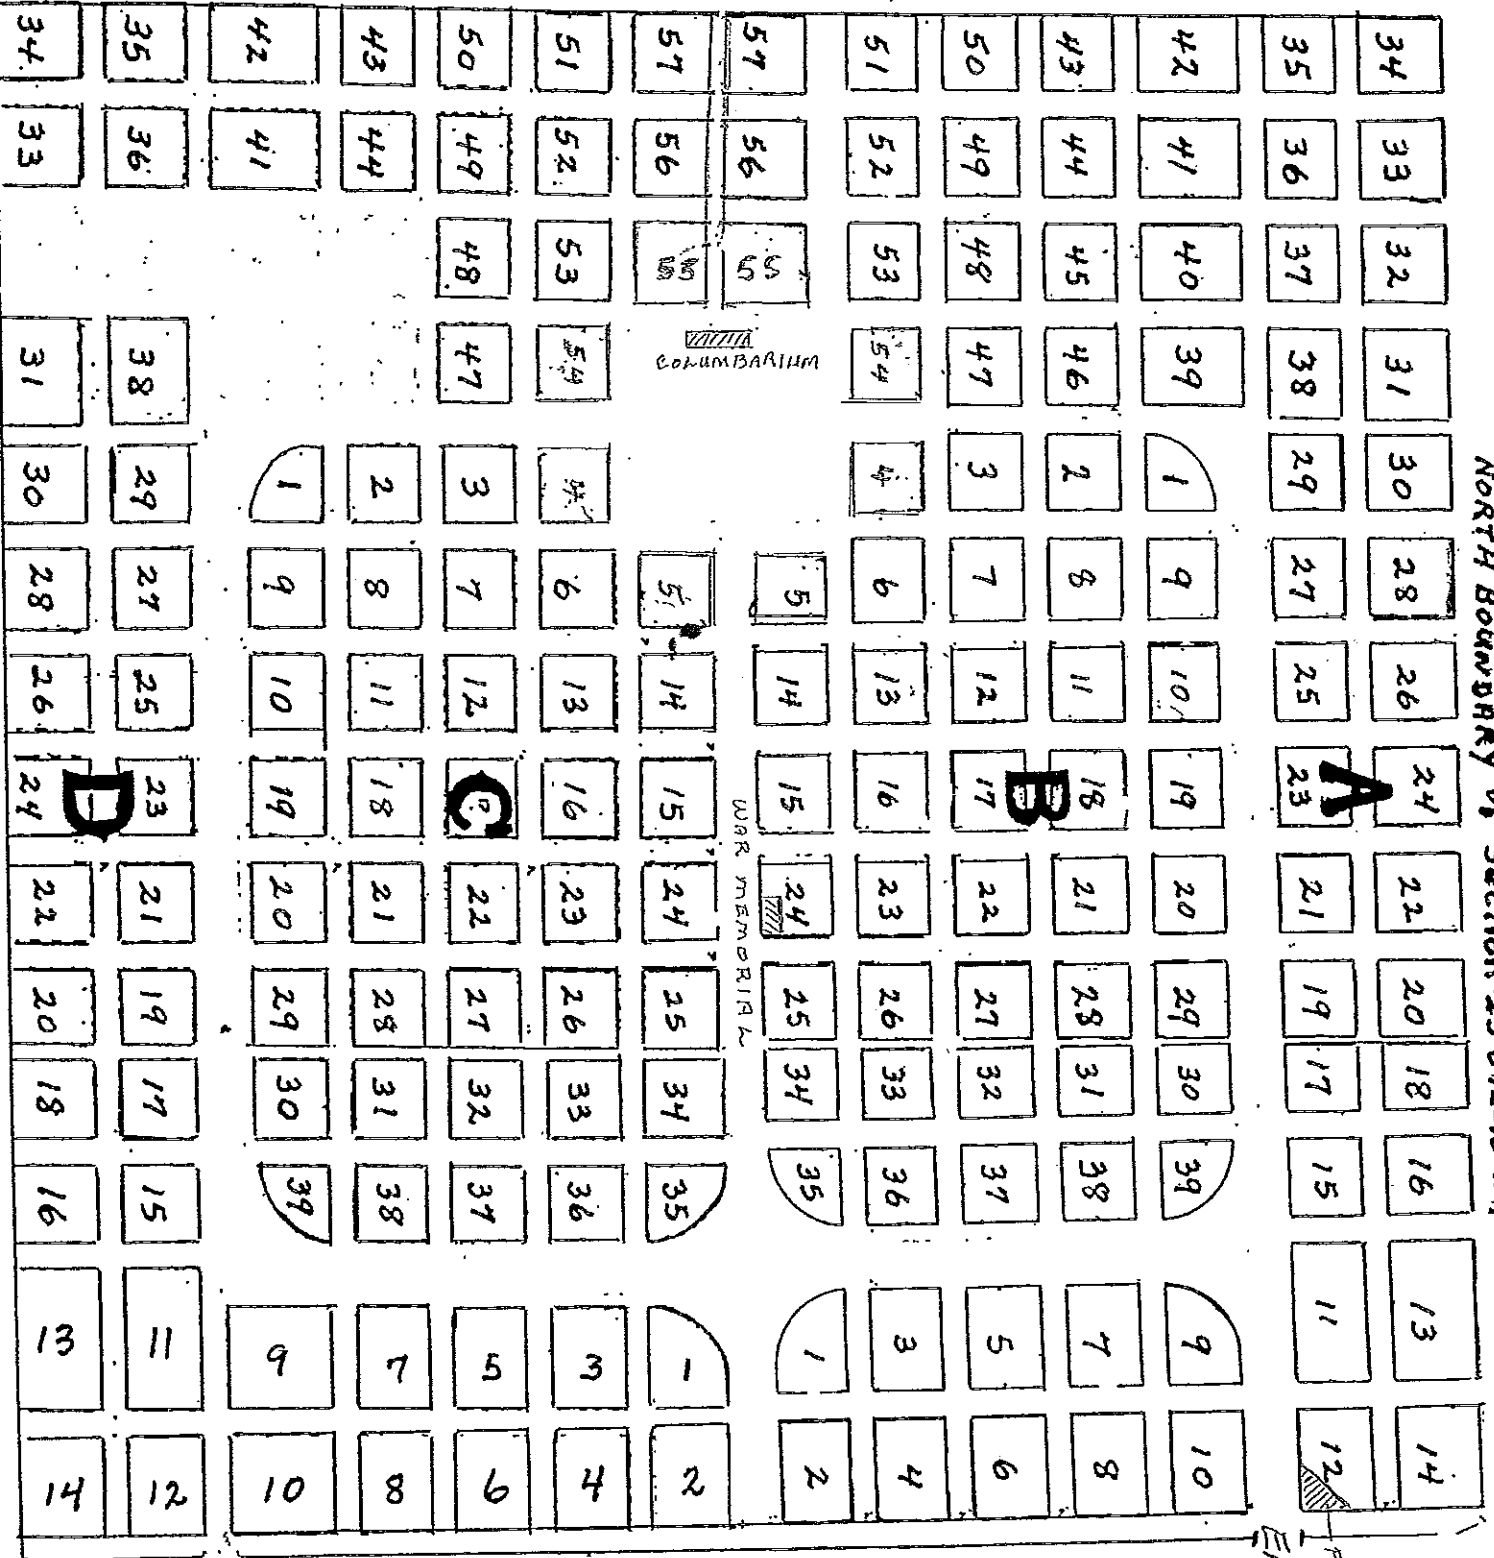

HARDISTY CEMETERY

NORTH BOUNDARY of Section 25-04/2-10-44

GOVT ROAD

ENTRANCE
PARK