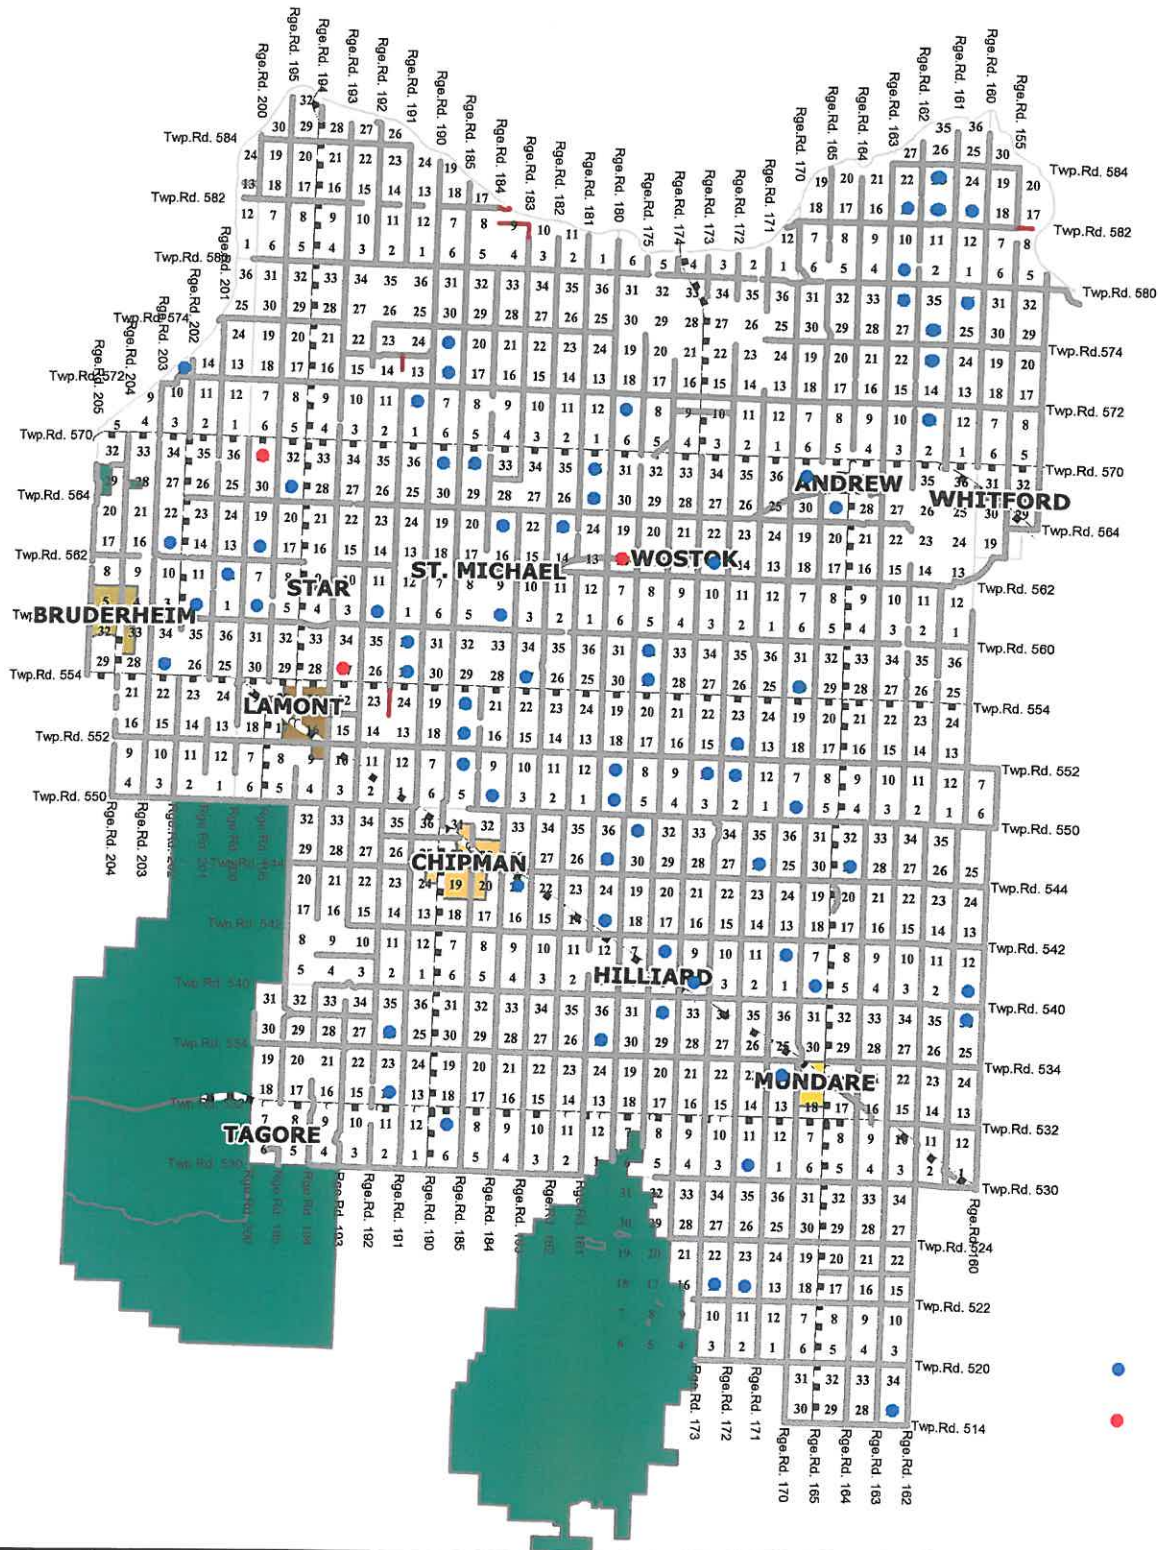

2016 Clubroot Surveys

82 Inspections & 3 Positive Sites

- Legend
- Clubroot2016
 - Inspected Sites
 - Positive Sites

Lamont County

Lamont County makes no representation or warranties regarding the information contained in this document, including, without limitation, whether said information is accurate or complete. Persons using this document do so solely at their own risk, and Lamont County shall have no liability to such persons for any loss or damage whatsoever.