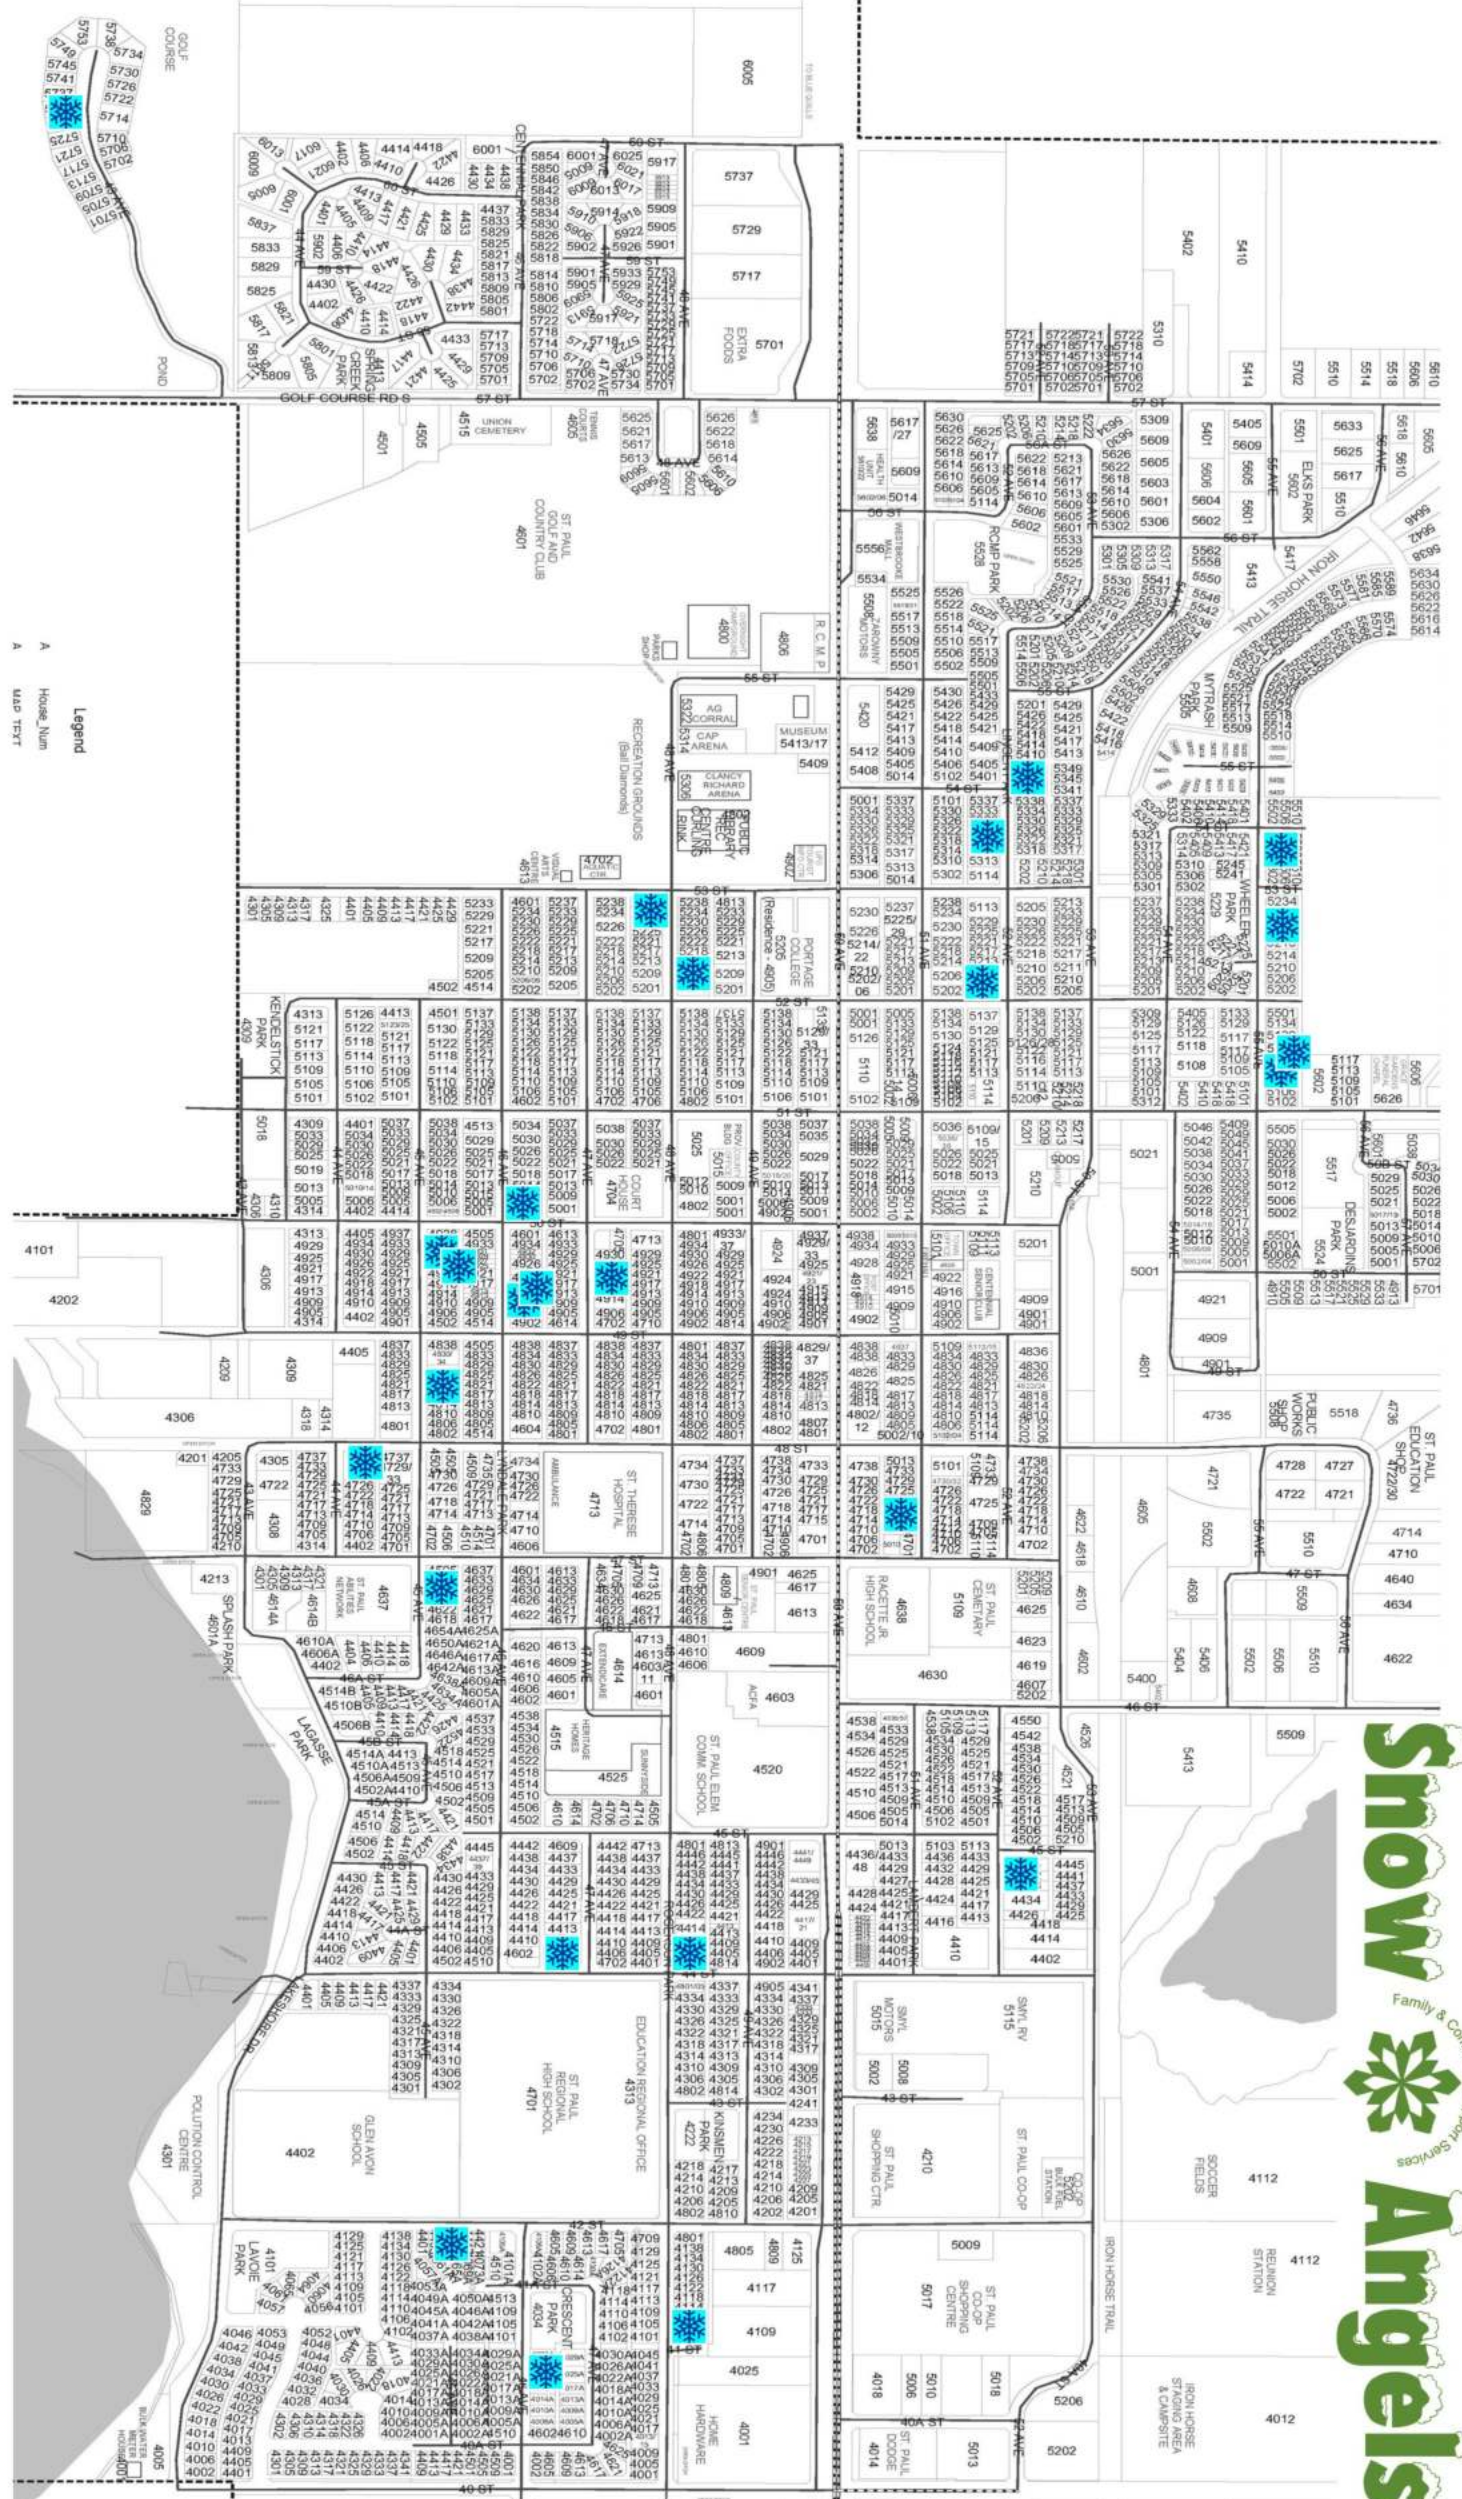

# Snow Angels Shoveling Map - Updated Jan 22, 2019

**Legend**  
 A House Num  
 A MAP TEXT